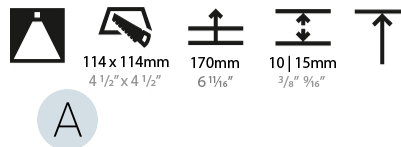

GENERAL

Series: Bioniq
Subseries: Bioniq Square Deep
Brand: Prolicht
Division: Architectural
Mounting Type: Recessed
Mounting Location: Ceiling
Subcategory: Downlight

PHYSICAL

Shape: Square
Length (mm): 119
Length (in): 4 11/16
Width (mm): 119
Width (in): 4 11/16
Depth (mm): 150
Depth (in): 5 7/8
Ceiling Thickness (mm): 10 / 12.5 / 15
Ceiling Thickness (in): 3/8 or 1/2 or 9/16
Min. Recessing Depth (mm): 170
Min. Recessing Depth (in): 6 11/16
Light Distribution: Downlight
Weight (kg): 0.626
Weight (lbs): 1.38
Fixture Finish: SSR / BKV / CWI / CRY / HAB / UFT / ITA / RUA / FTG / MYG / LOD / PUS / FRO / FUP / KIA / POP / BLS / SPG / MEY / GOH / GUM / CHC / COM / ABZ / JAG / OBR / MOS / ROR
Fixture Material: Aluminum Die Cast
Cut-out Measurements: 114mm / 4 1/2" x 114mm / 4 1/2"

ELECTRICAL

Lamp Type: LED (Zhaga Standard)
Input Wattage (W): 16.5
Total Output Wattage (W): 14
Dimming: Tri-Mode (Non-Dimming and Phase Dimming (120Vac only) and 0-10V Dimming)
Driver Included: No
Driver Location: Recessed Housing
Driver Type: Constant Current - Universal
Driver Class: Class 2
Input Voltage (V): 120 - 277
Constant Current (MA): 500

LED

Number of LEDs: 1
Color Temperature (°K): 2700 / 3000 / 3500 / 4000
Max. Delivered Lumen (lm): 940 / 980 / 1029 / 1050
Nominal Lumen (lm): 1386 / 1438 / 1511 / 1542
CRI: >90 CRI

OPTICAL

Reflector: 20 / 40 / 60

RATINGS AND CERTIFICATIONS

Certified By: Certified for North American Standards
IP rating: IP20