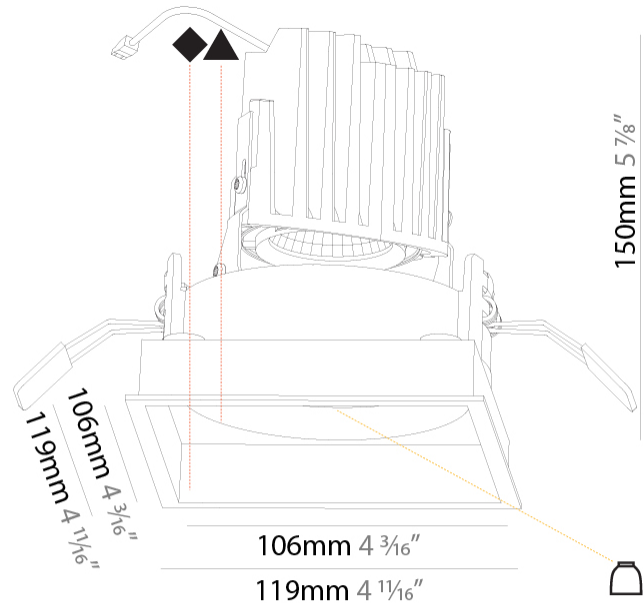

GENERAL

Series: Bioniq
Subseries: Bioniq Square Deep
Brand: Prolicht
Division: Architectural
Mounting Type: Recessed
Mounting Location: Ceiling
Subcategory: Downlight

PHYSICAL

Shape: Square
Length (mm): 119
Length (in): 4 11/16
Width (mm): 119
Width (in): 4 11/16
Depth (mm): 150
Depth (in): 5 7/8
Ceiling Thickness (mm): 10 / 12.5 / 15
Ceiling Thickness (in): 3/8 or 1/2 or 9/16
Min. Recessing Depth (mm): 170
Min. Recessing Depth (in): 6 11/16
Light Distribution: Downlight
Weight (kg): 0.626
Weight (lbs): 1.38
Fixture Finish: SSR / BKV / CWI / CRY / HAB / UFT / ITA / RUA / FTG / MYG / LOD / PUS / FRO / FUP / KIA / POP / BLS / SPG / MEY / GOH / GUM / CHC / COM / ABZ / JAG / OBR / MOS / ROR
Fixture Material: Aluminum Die Cast
Cut-out Measurements: 114mm / 4 1/2" x 114mm / 4 1/2"

ELECTRICAL

Lamp Type: LED (Zhaga Standard)
Input Wattage (W): 16.5
Total Output Wattage (W): 14
Dimming: Tri-Mode (Non-Dimming and Phase Dimming (120Vac only) and 0-10V Dimming)
Driver Included: No
Driver Location: Recessed Housing
Driver Type: Constant Current - Universal
Driver Class: Class 2
Input Voltage (V): 120 - 277
Constant Current (MA): 500

LED

Number of LEDs: 1
Color Temperature (°K): 2700 / 3000 / 3500 / 4000
Max. Delivered Lumen (lm): 940 / 980 / 1029 / 1050
Nominal Lumen (lm): 1386 / 1438 / 1511 / 1542
CRI: >90 CRI

OPTICAL

Reflector: 20 / 40 / 60

RATINGS AND CERTIFICATIONS

Certified By: Certified for North American Standards
IP rating: IP20